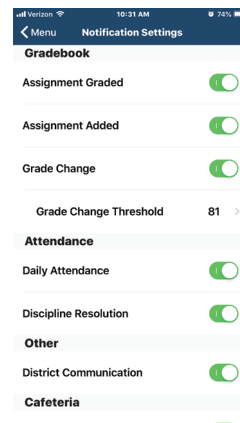

Notification settings may be customized