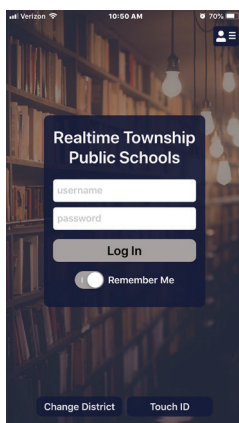

Customized appearance for District