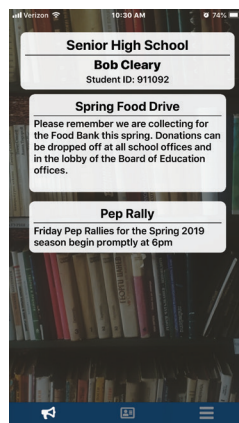

Sample welcome screen